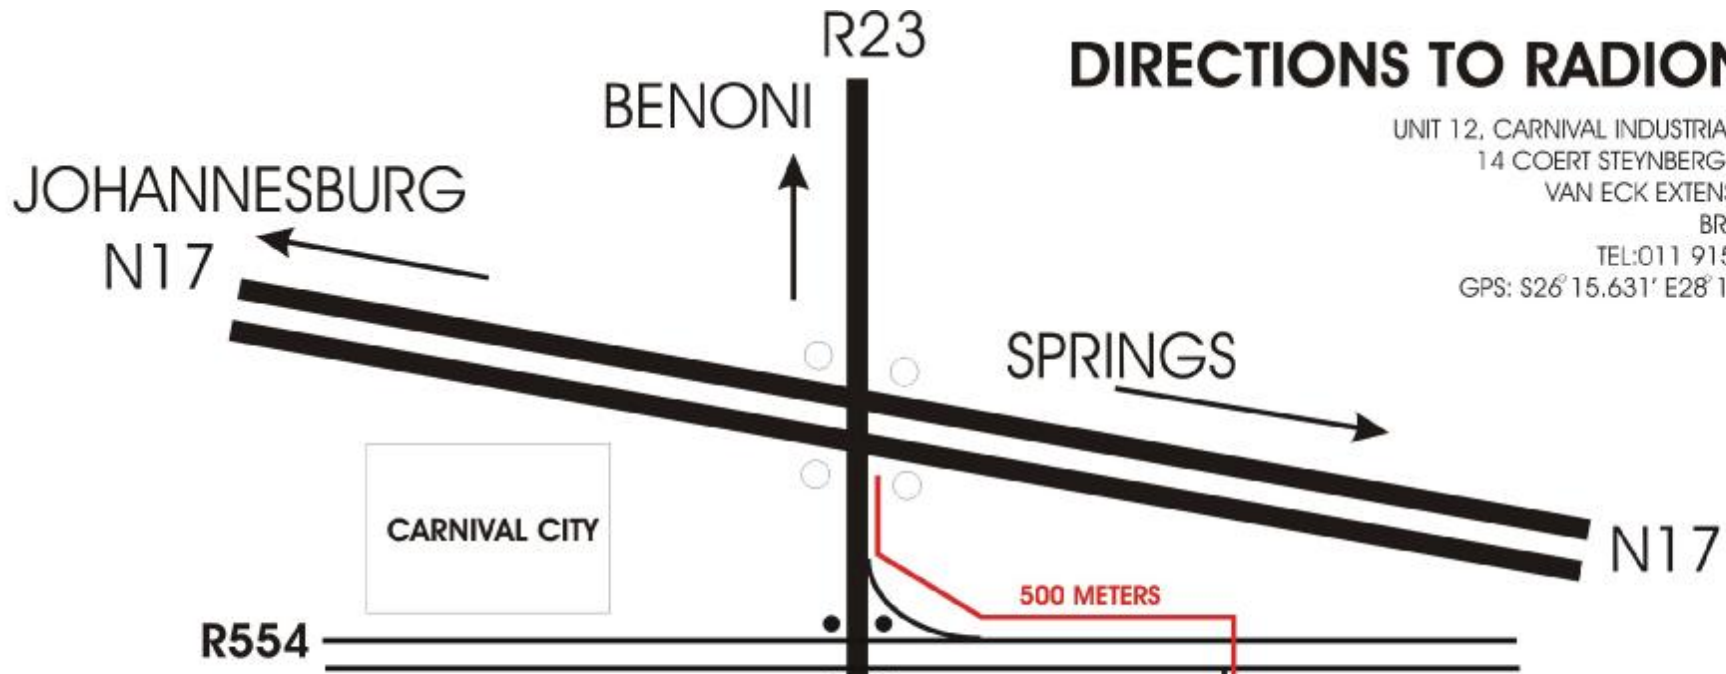

DIRECTIONS TO RADIONIC

UNIT 12, CARNIVAL INDUSTRIAL PARK
14 COERT STEYNBERG ROAD
VAN ECK EXTENSION 2
BRAKPAN
TEL:011 915 1114
GPS: S26° 15.631' E28° 19.928'

CARNIVAL CITY